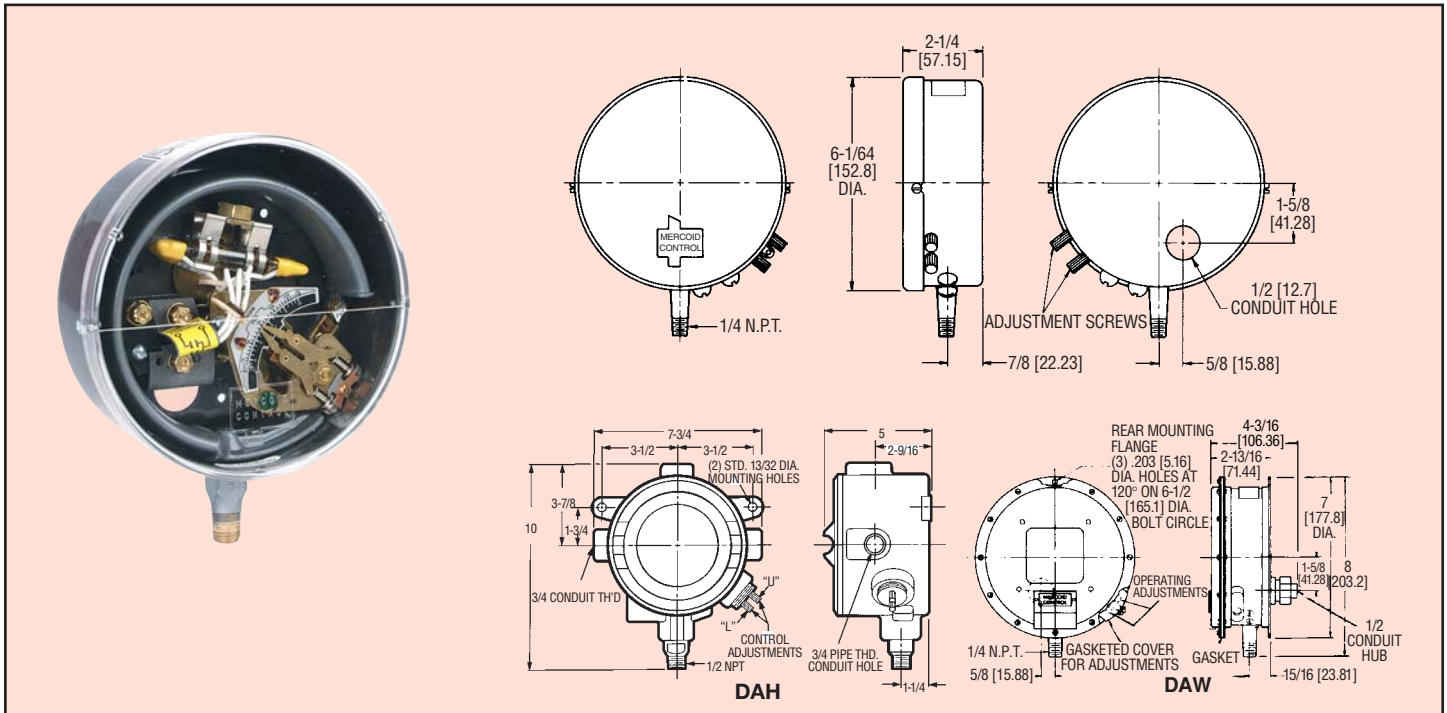

Series
DA/DS

Bourdon Tube Pressure Switches

Pressure Ranges to 8000 psi (551.6 bar)

Pressure

Customers tell us that this is the best pressure switch made. The Mercoïd D Series is one of the world's broadest lines of pressure switches. Whatever your application might be, it is most probable it can be fully satisfied with a D Series pressure switch. The D Series has extremely high sensitivity and great repeatability. The DA Models are equipped with two external adjustments, one for setting high pressure operating point, the other for setting low pressure operating point. Deadband, the difference between high and low setpoints, is adjustable over the full scale. The DS Models are equipped with a single external adjustment for setting operating point only. The deadband is fixed at a factory setting and cannot be altered in the field. For switches choose between the snap action switch, hermetically sealed snap action switch and hermetically sealed mercury switch.

FEATURES

- Visible calibrated dial.
- On/off indication (except hermetically sealed snap switch models).
- Adjustable or fixed deadband.
- SPDT snap-action, hermetically sealed snap action or hermetically sealed mercury switch.
- External switch setpoint adjustments.
- Minimum deadband is obtainable at any point in the range.
- Pressure ranges of full vacuum to 8000 psig.
- UL listed, CSA approved. Many models FM approved.
- General purpose, weatherproof or explosion-proof enclosures.

Electrical Rating: See model charts.

Electrical Connections: Screw terminal.

Conduit Connection: General purpose: 1/2" hole for conduit hub.

Weatherproof: 1/2" conduit hub. Explosion-proof: 3/4" female NPT.

Process Connection: General purpose and weatherproof: 1/4" male NPT, 1/2" male NPT on ranges 15S and 16S. Explosion-proof: 1/2" male NPT and 1/4" female NPT.

Mounting Orientation: Vertical.

Set Point Adjustment: Thumbscrew.