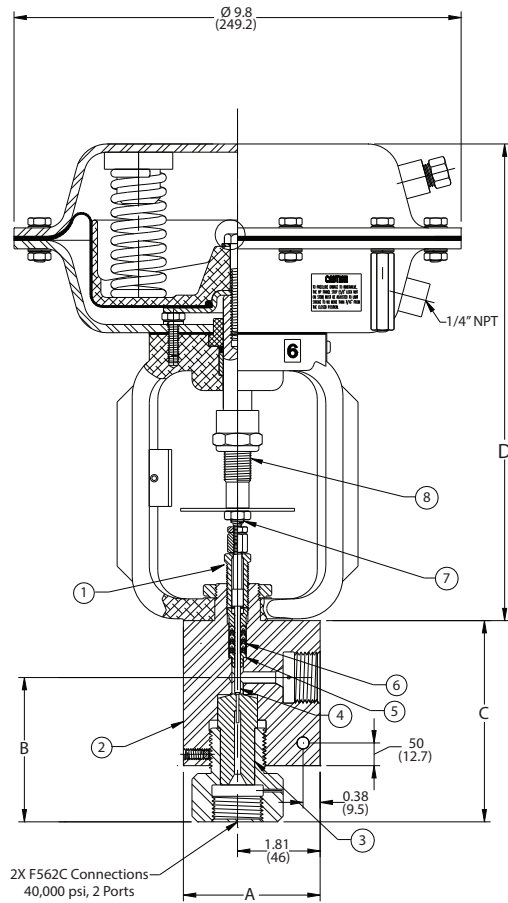

## STANDARD FEATURES

- Wide range of interchangeable trims
- Choice of linear or quick opening trims
- ANSI Class III shutoff for sizes P-1 through P-9
- ANSI Class IV shutoff for sizes K through O
- Solid Stellite® innervalue
- 9/16 in. high-pressure cone and collar fittings (F562C)
- Pressure rating of 40,000 psia (2758 bar) @ 100° F (38° C)

**DIMENSIONS**

**Items in Drawing**

<b>1</b>	<b>2</b>	<b>3</b>	<b>4</b>
Packing set	Adapter	Seat	Innervalve
<b>5</b>	<b>6</b>	<b>7</b>	<b>8</b>
Body & Bonnet	Packing gland	Stem connector	Stem

**Dimensions in Inches (mm)**

PS	A	B	C	D	Stroke
1/4 inch	3.00 (76.2)	3.17 (80.6)	4.42 (112.3)	10.47 (266)	7/16 in.

**TRIM CHART**

Trim Size	Max. Cv	Orifice Dia. in. (mm)	Orifice Area (sq. in.)
I*	0.08	0.1000 (2.54)	0.0079
J*	0.05	0.1000 (2.54)	0.0079
K	0.03	0.0860 (2.18)	0.0058
L	0.02	0.0860 (2.18)	0.0058
M	0.01	0.0860 (2.18)	0.0058
N	0.006	0.0860 (2.18)	0.0058
O	0.003	0.0860 (2.18)	0.0058
P-1	0.002	0.0625 (1.59)	0.0031
P-2	0.0013	0.0625 (1.59)	0.0031
P-3	0.001	0.0625 (1.59)	0.0031
P-4	0.0006	0.0625 (1.59)	0.0031
P-5	0.0004	0.0625 (1.59)	0.0031
P-6	0.00027	0.0625 (1.59)	0.0031
P-7	0.00018	0.0625 (1.59)	0.0031
P-8	0.00012	0.0625 (1.59)	0.0031
P-9	0.00008	0.0625 (1.59)	0.0031